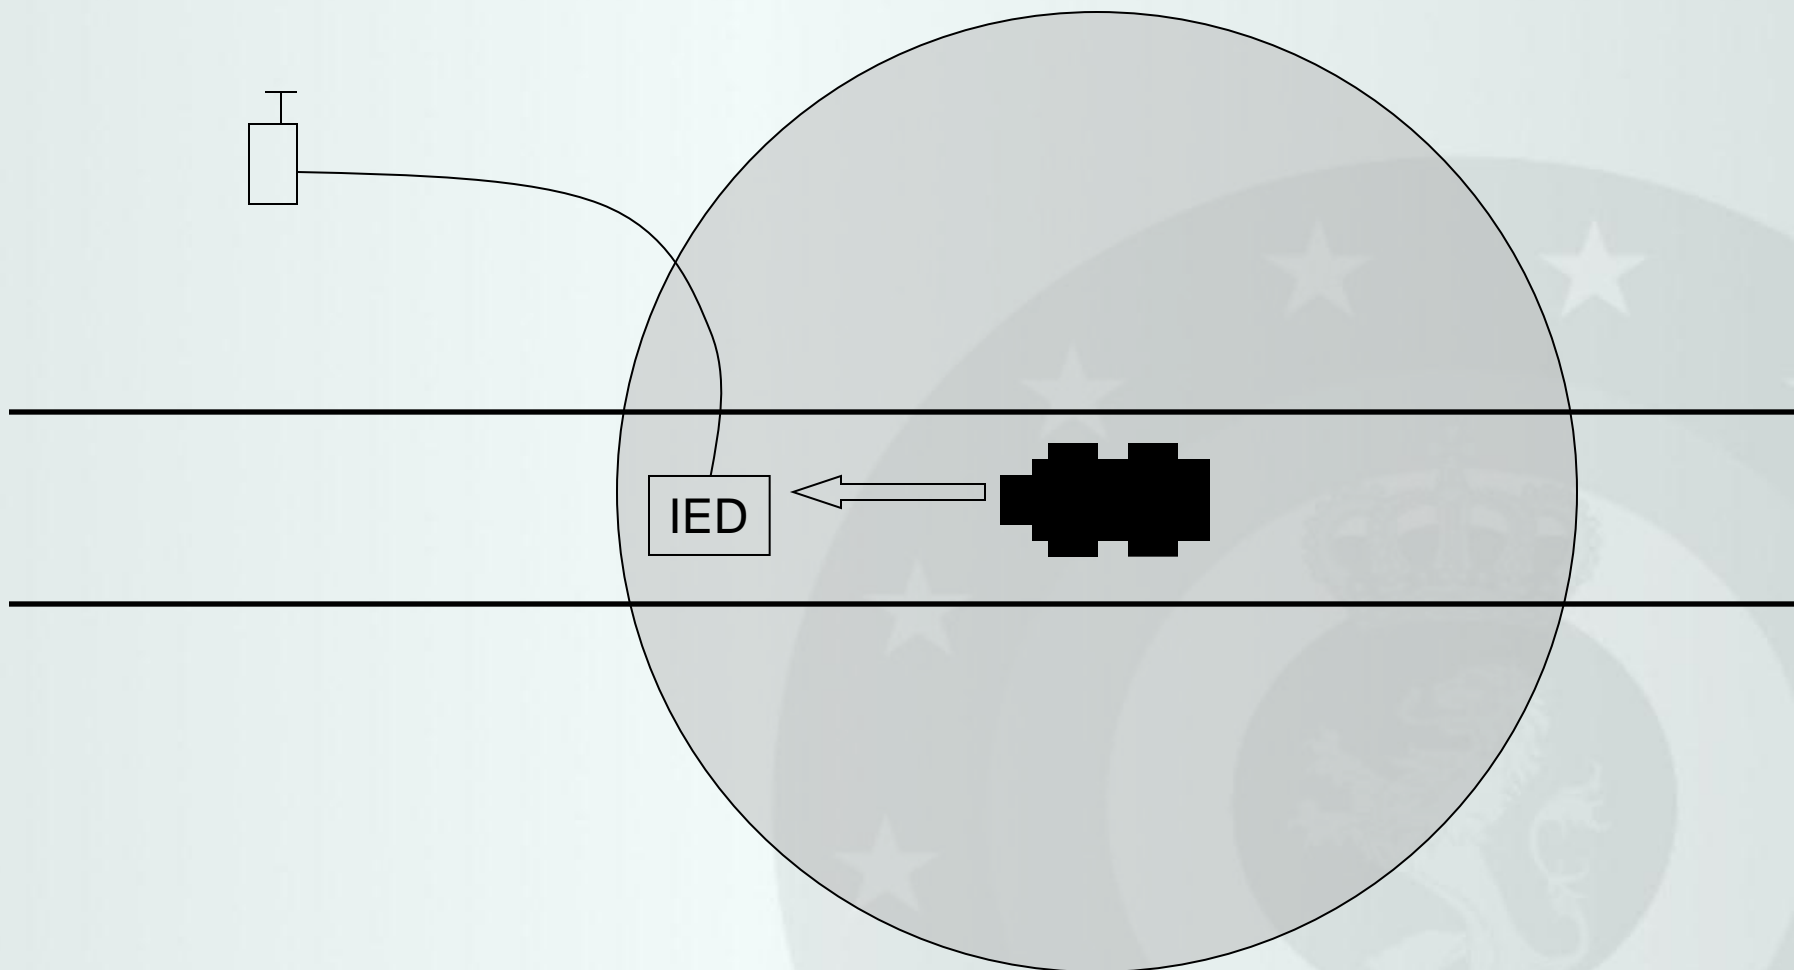

Command Wires